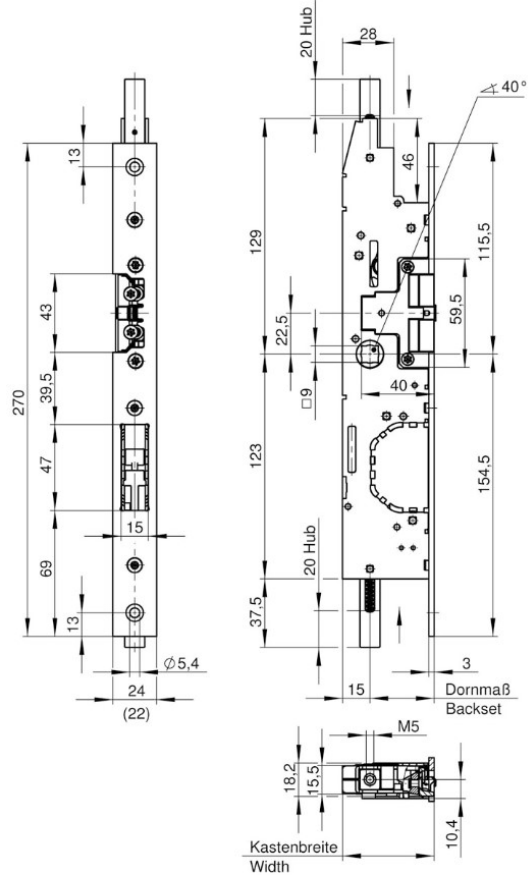

GBS 98 ETO
Passive leaf panic lock with e-strike

Backset in mm	35	40	45
Case width in mm	50	55	60

Characteristics

- Emergency exit lock for passive leaf with integrated e-strike
- Incl. 10m cable
- Stainless steel forend
- End-to-end screw holes
- When e-strike is activated, the active leaf can be opened. When actuating a handle or panic bar, the GBS 98 ETO rods are retracted. The active door leaf latch bolt and dead bolt are pushed back at the same time
- Certified as per EN 179, EN 1125
- Certified for fire protection as per EN 1634-1 and DIN 4102-18